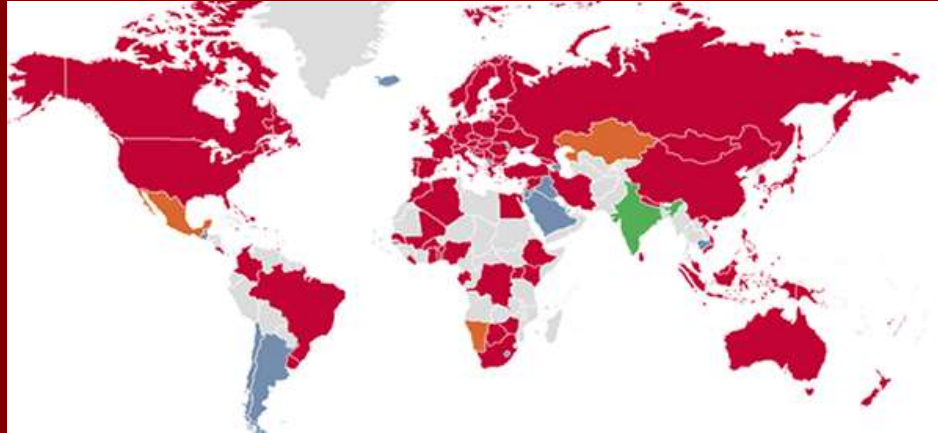

Regional Networks Survey Profession

Operationalised on a Regional Basis

- **FIG:** to support international collaboration for the progress of surveying in all fields
- **Member Associations:** to work collectively in a Region and to assess What their continuing capacity needs are
- **Regional Groups:** How a Regional FIG platform could help and to implement.....